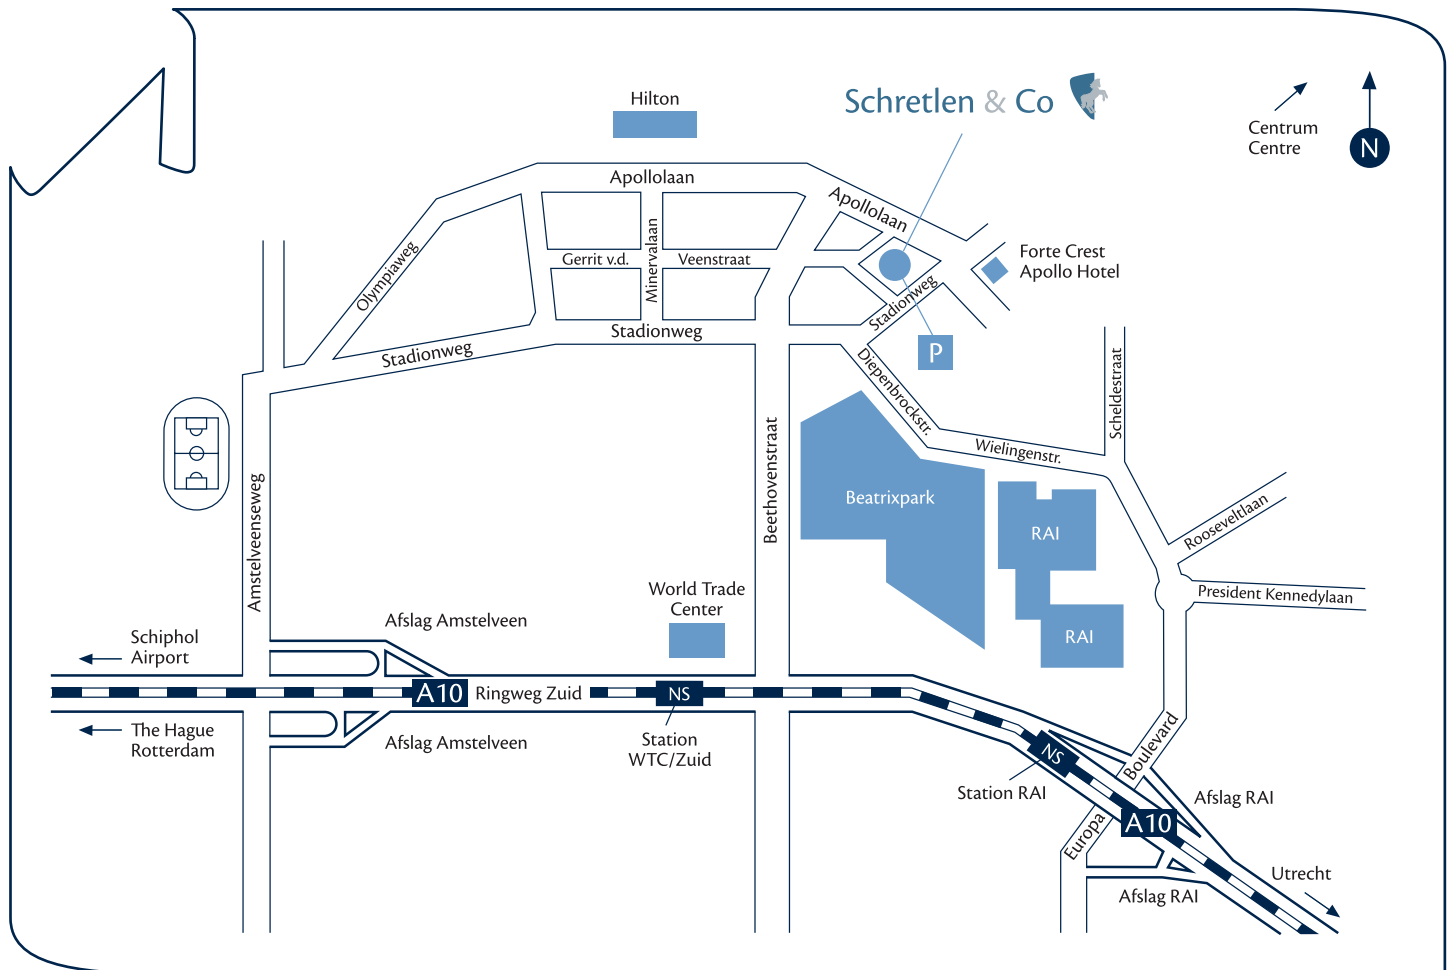

### Openbaar vervoer

Treinverbinding - station RAI of station WTC/Zuid.

Tramverbinding - lijn 5, halte Beethovenstraat.

### Eigen vervoer

Vanaf de ringweg A10, afslag RAI.

### Public transportation

By train - station RAI or station WTC / Zuid.

By tram - line 5, stop Beethovenstraat.

### Private transportation

From ringway A10, exit RAI.